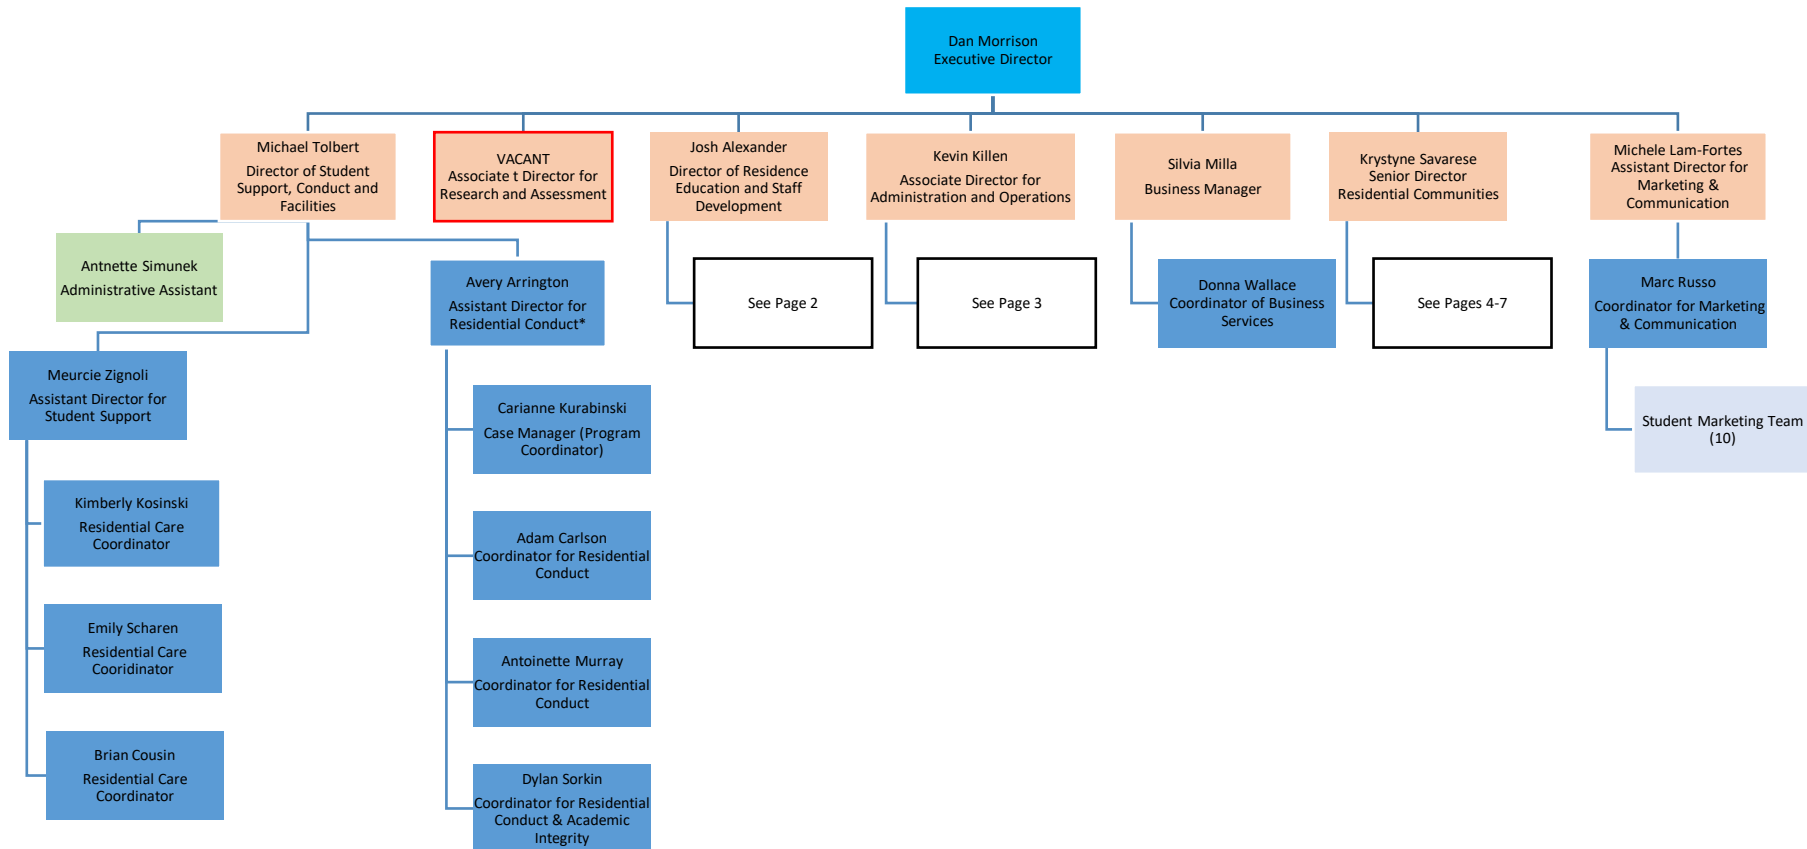

Department of Residence Life
Rutgers University-New Brunswick
Leadership, Support, Conduct, Business, Marketing & Communication

* Residential Conduct has dual report to Student Conduct Office

Department of Residence Life
Rutgers University-New Brunswick
Residence Education

Department of Residence Life
Rutgers-New Brunswick
Administrative Operations

Department of Residence Life
Rutgers-New Brunswick
Residential Communities - Livingston

Department of Residence Life
Rutgers-New Brunswick
Residential Communities - Busch

Department of Residence Life
Rutgers-New Brunswick
Residential Communities – Cook/Douglass

Department of Residence Life
Rutgers-New Brunswick
Residential Communities – College Avenue