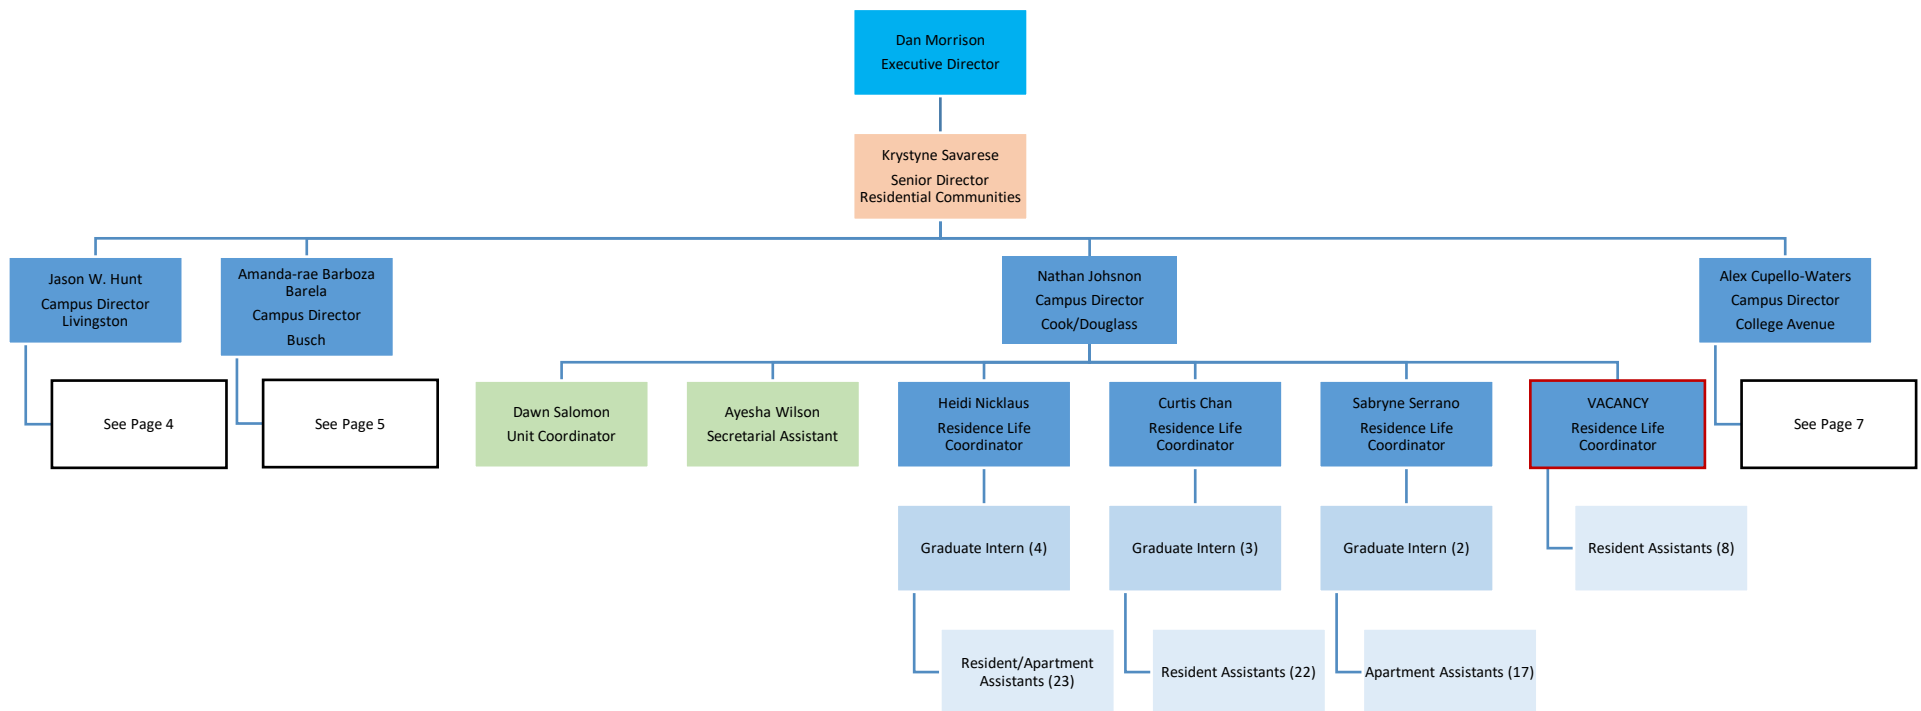

Department of Residence Life
Rutgers University-New Brunswick
Leadership, Support, Conduct, Business, Marketing & Communication

* Residential Conduct has dual report to Student Conduct Office

Department of Residence Life
Rutgers University-New Brunswick
Residence Education

Department of Residence Life
Rutgers-New Brunswick
Administrative Operations

Department of Residence Life
Rutgers-New Brunswick
Residential Communities - Livingston

Department of Residence Life
Rutgers-New Brunswick
Residential Communities - Busch

Department of Residence Life
Rutgers-New Brunswick
Residential Communities – Cook/Douglass

Department of Residence Life
Rutgers-New Brunswick
Residential Communities – College Avenue