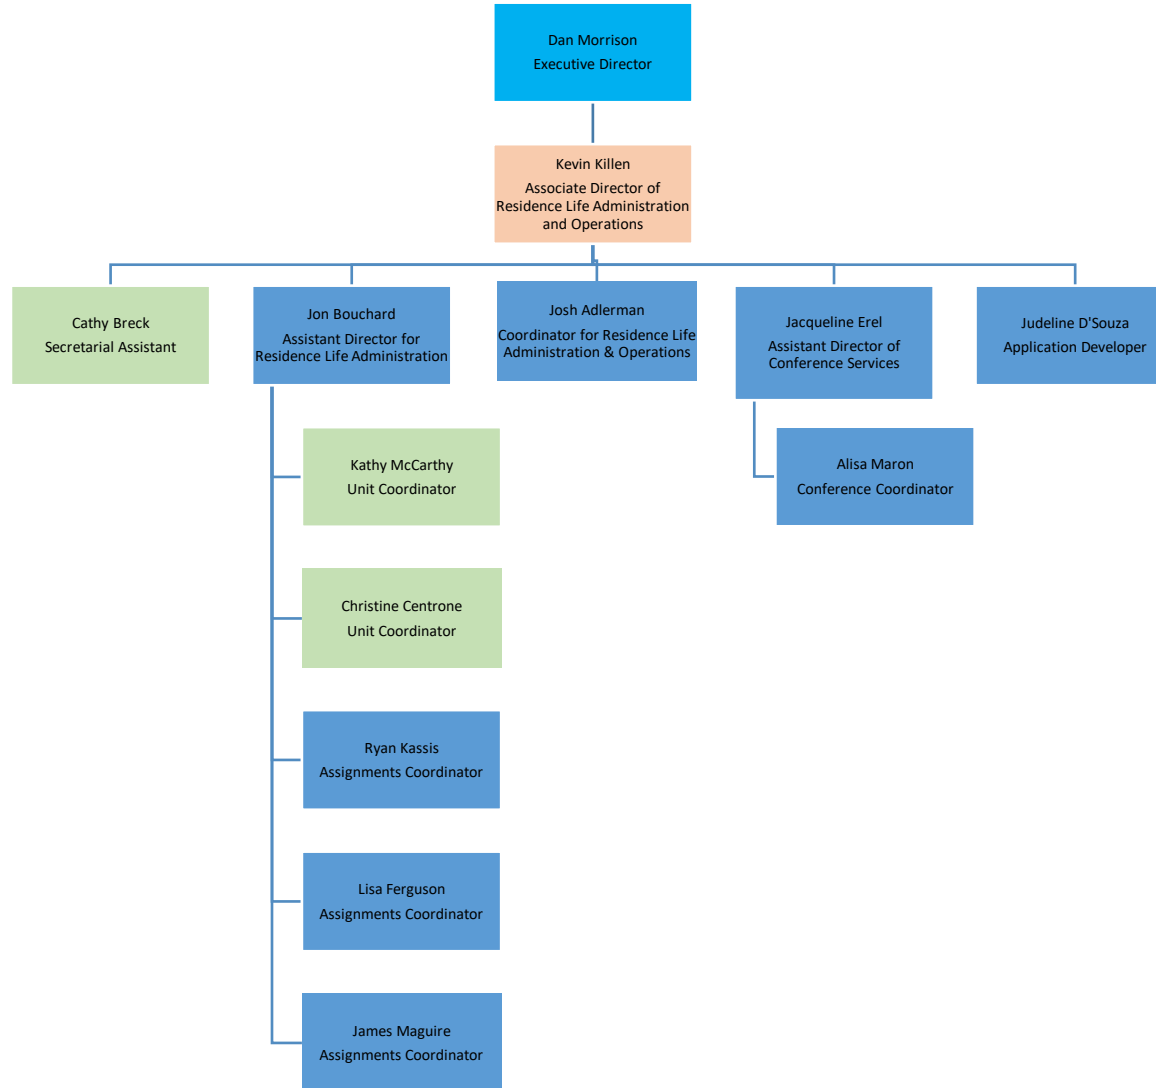

Department of Residence Life
Rutgers University-New Brunswick
Leadership, Support, Conduct, Business, Marketing & Communication

* Residential Conduct has dual report to Student Conduct Office

Department of Residence Life
Rutgers University-New Brunswick
Residence Education

Department of Residence Life
Rutgers-New Brunswick
Administrative Operations

Department of Residence Life
Rutgers-New Brunswick
Residential Communities - Livingston

Department of Residence Life
Rutgers-New Brunswick
Residential Communities - Busch

Department of Residence Life
Rutgers-New Brunswick
Residential Communities – Cook/Douglass

Department of Residence Life
Rutgers-New Brunswick
Residential Communities – College Avenue