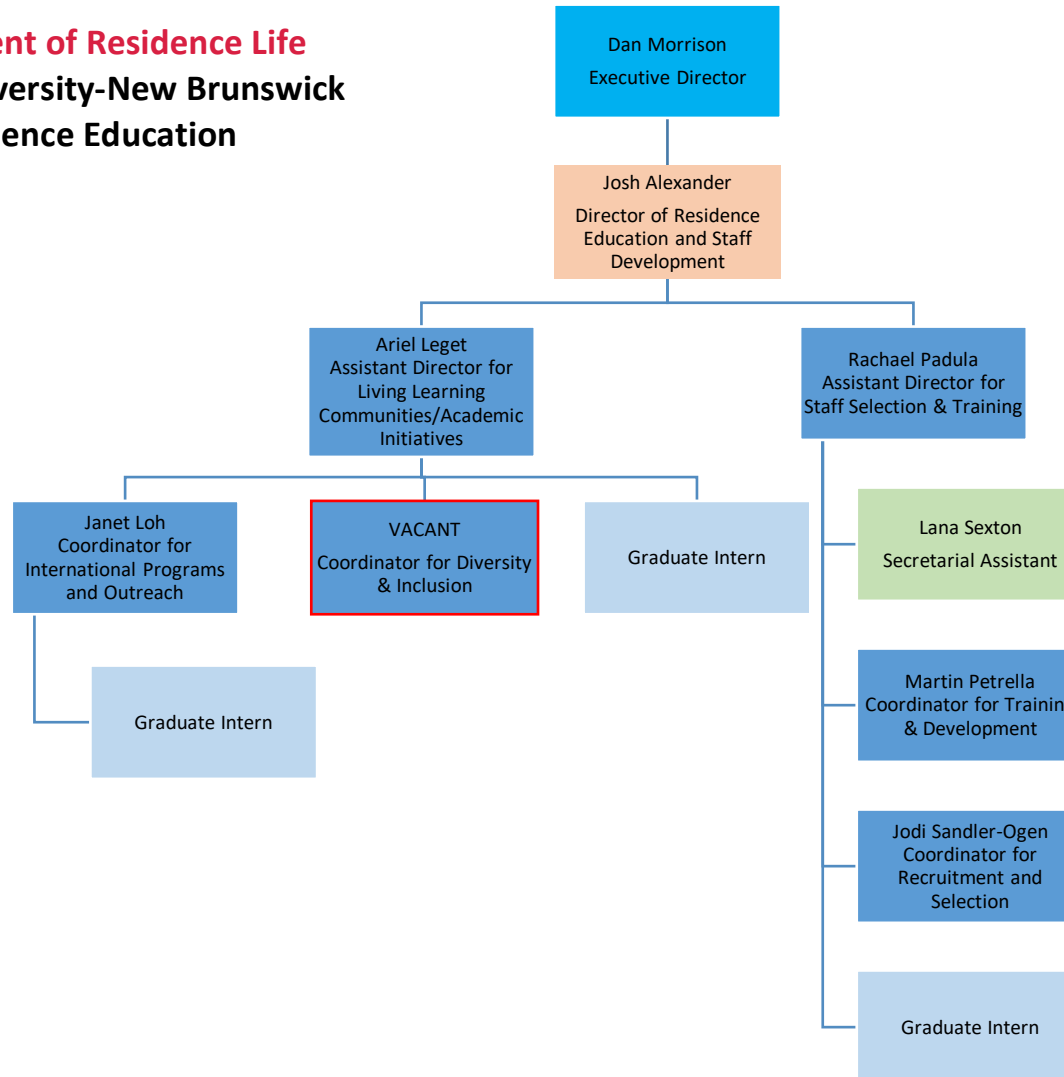

Department of Residence Life
Rutgers University-New Brunswick
Leadership, Support, Conduct, Business, Marketing & Communication

* Residential Conduct has dual report to Student Conduct Office

Department of Residence Life
Rutgers University-New Brunswick
Residence Education

Department of Residence Life
Rutgers-New Brunswick
Administrative Operations

Department of Residence Life
Rutgers-New Brunswick
Residential Communities - Livingston

Department of Residence Life
Rutgers-New Brunswick
Residential Communities - Busch

Department of Residence Life
Rutgers-New Brunswick
Residential Communities – Cook/Douglass

Department of Residence Life
Rutgers-New Brunswick
Residential Communities – College Avenue