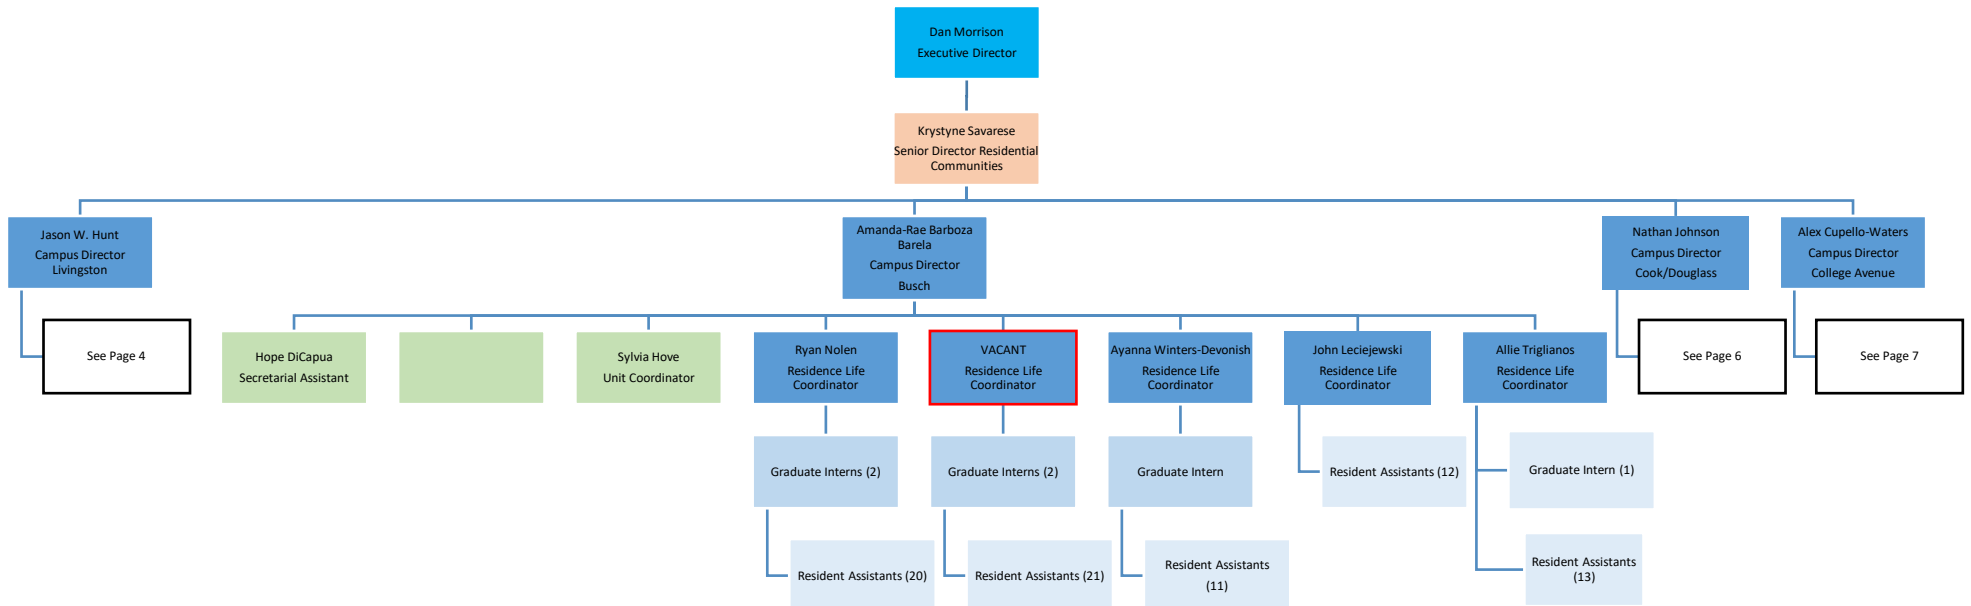

Department of Residence Life
Rutgers University-New Brunswick
Leadership, Support, Conduct, Business, Marketing & Communication

* Residential Conduct has dual report to Student Conduct Office

Department of Residence Life
Rutgers University-New Brunswick
Residence Education

Department of Residence Life
Rutgers-New Brunswick
Administrative Operations

Department of Residence Life
Rutgers-New Brunswick
Residential Communities - Livingston

Department of Residence Life
Rutgers-New Brunswick
Residential Communities - Busch

Department of Residence Life
Rutgers-New Brunswick
Residential Communities – Cook/Douglass

Department of Residence Life
Rutgers-New Brunswick
Residential Communities – College Avenue