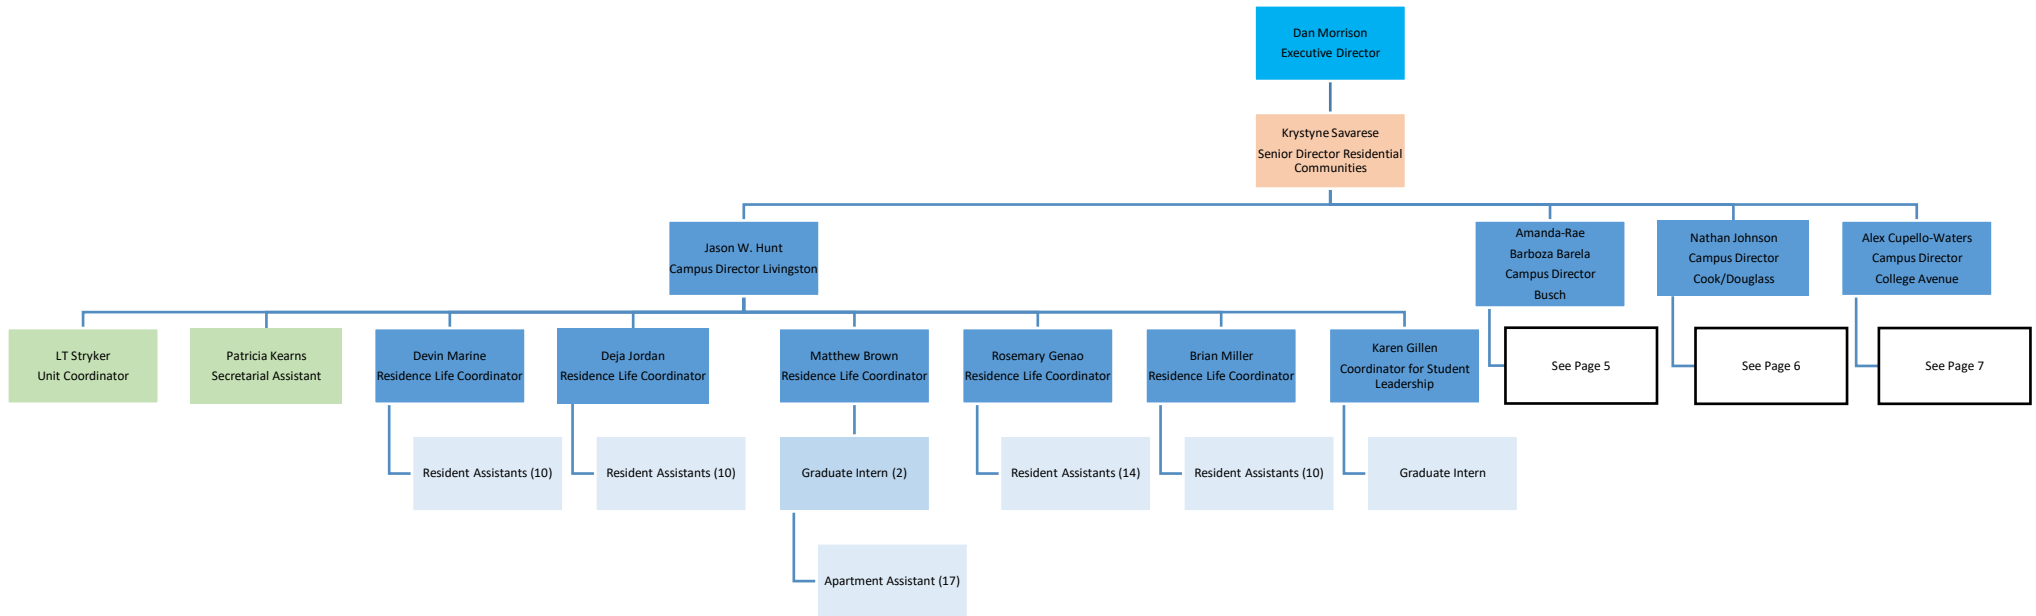

Department of Residence Life
Rutgers University-New Brunswick
Leadership, Support, Conduct, Business, Marketing & Communication

* Residential Conduct has dual report to Student Conduct Office

Department of Residence Life
Rutgers University-New Brunswick
Residence Education

Department of Residence Life
Rutgers-New Brunswick
Administrative Operations

Department of Residence Life
Rutgers-New Brunswick
Residential Communities - Livingston

Department of Residence Life
Rutgers-New Brunswick
Residential Communities - Busch

Department of Residence Life
Rutgers-New Brunswick
Residential Communities – Cook/Douglass

Department of Residence Life
Rutgers-New Brunswick
Residential Communities – College Avenue