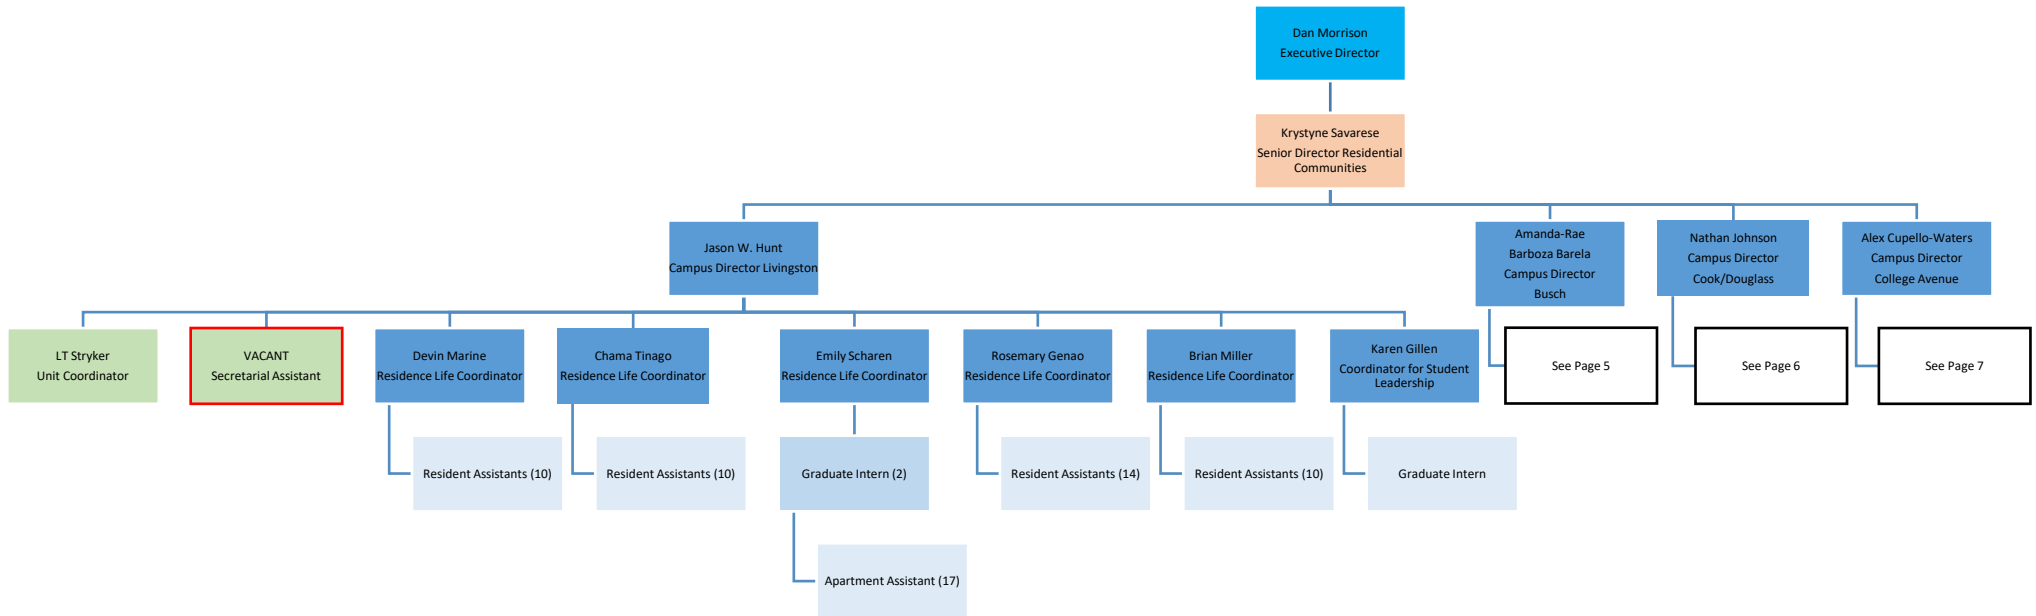

Department of Residence Life
Rutgers University-New Brunswick
Leadership, Support, Conduct, Business, Marketing & Communication

* Residential Conduct has dual report to Student Conduct Office

Department of Residence Life
Rutgers University-New Brunswick
Residence Education

Department of Residence Life
Rutgers-New Brunswick
Administrative Operations

Department of Residence Life
Rutgers-New Brunswick
Residential Communities - Livingston

Department of Residence Life
Rutgers-New Brunswick
Residential Communities - Busch

Department of Residence Life
Rutgers-New Brunswick
Residential Communities – Cook/Douglass

Department of Residence Life
Rutgers-New Brunswick
Residential Communities – College Avenue