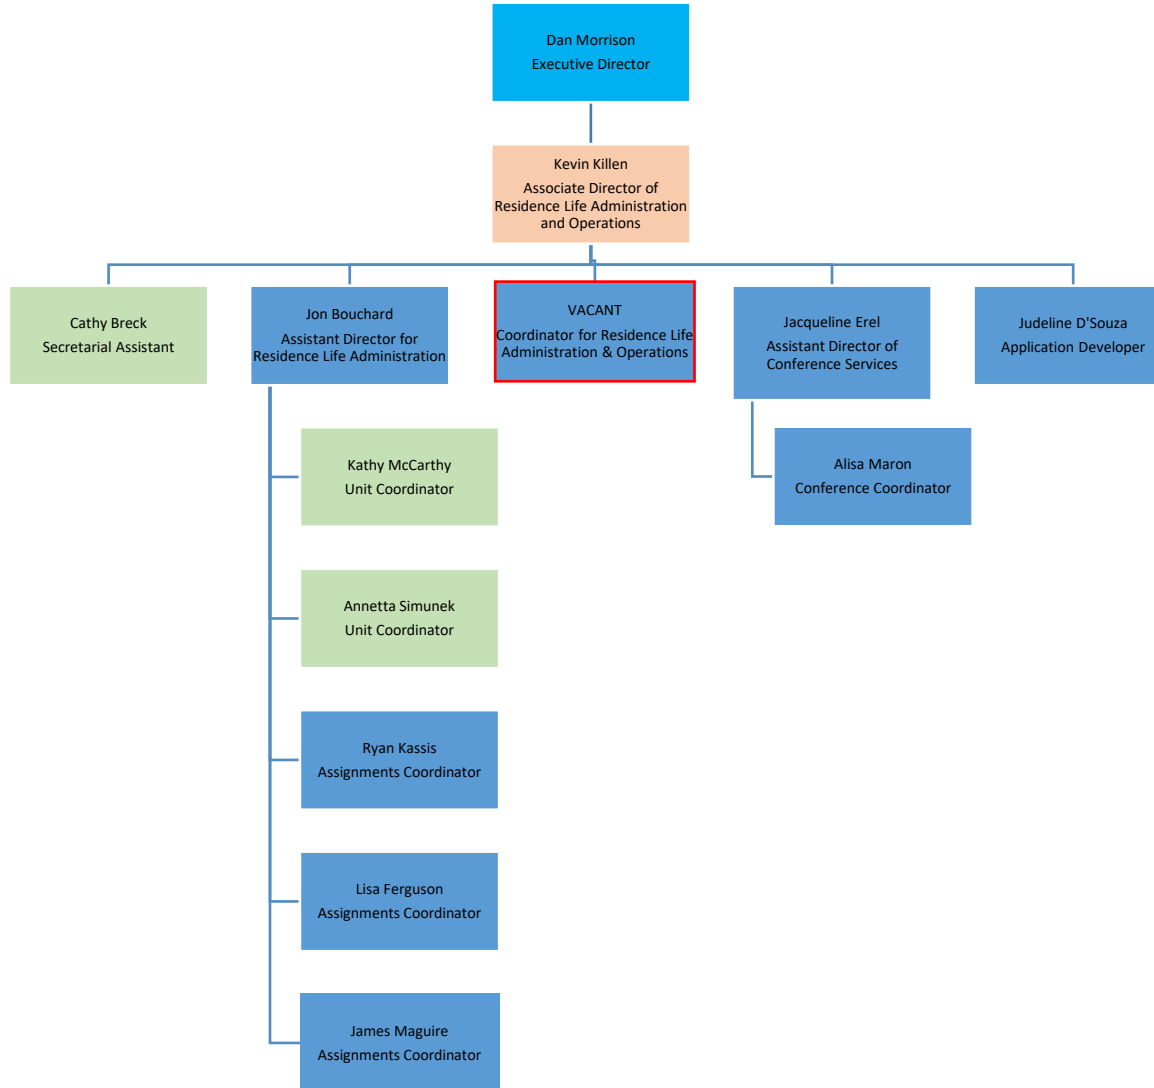

Department of Residence Life
Rutgers University-New Brunswick
Leadership, Support, Conduct, Business, Marketing & Communication

* Residential Conduct has dual report to Student Conduct Office

Department of Residence Life
Rutgers University-New Brunswick
Residence Education

Department of Residence Life
Rutgers-New Brunswick
Administrative Operations

Department of Residence Life
Rutgers-New Brunswick
Residential Communities - Livingston

Department of Residence Life
Rutgers-New Brunswick
Residential Communities - Busch

Department of Residence Life
Rutgers-New Brunswick
Residential Communities – Cook/Douglass

Department of Residence Life
Rutgers-New Brunswick
Residential Communities – College Avenue