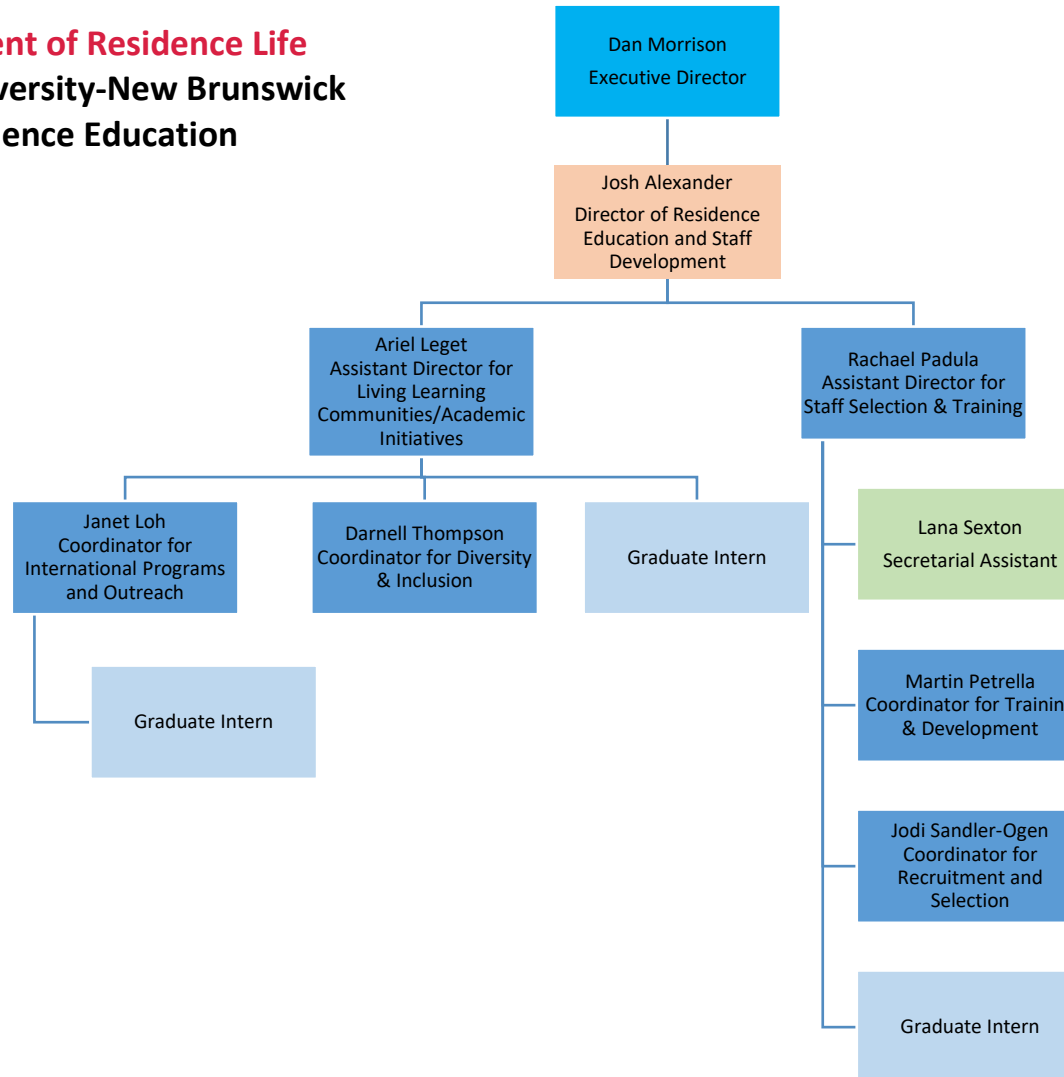

Department of Residence Life
Rutgers University-New Brunswick
Leadership, Support, Conduct, Business, Marketing & Communication

* Residential Conduct has dual report to Student Conduct Office

Department of Residence Life
Rutgers University-New Brunswick
Residence Education

Department of Residence Life
Rutgers-New Brunswick
Administrative Operations

Department of Residence Life
Rutgers-New Brunswick
Residential Communities - Livingston

Department of Residence Life
Rutgers-New Brunswick
Residential Communities - Busch

Department of Residence Life
Rutgers-New Brunswick
Residential Communities – Cook/Douglass

Department of Residence Life
Rutgers-New Brunswick
Residential Communities – College Avenue