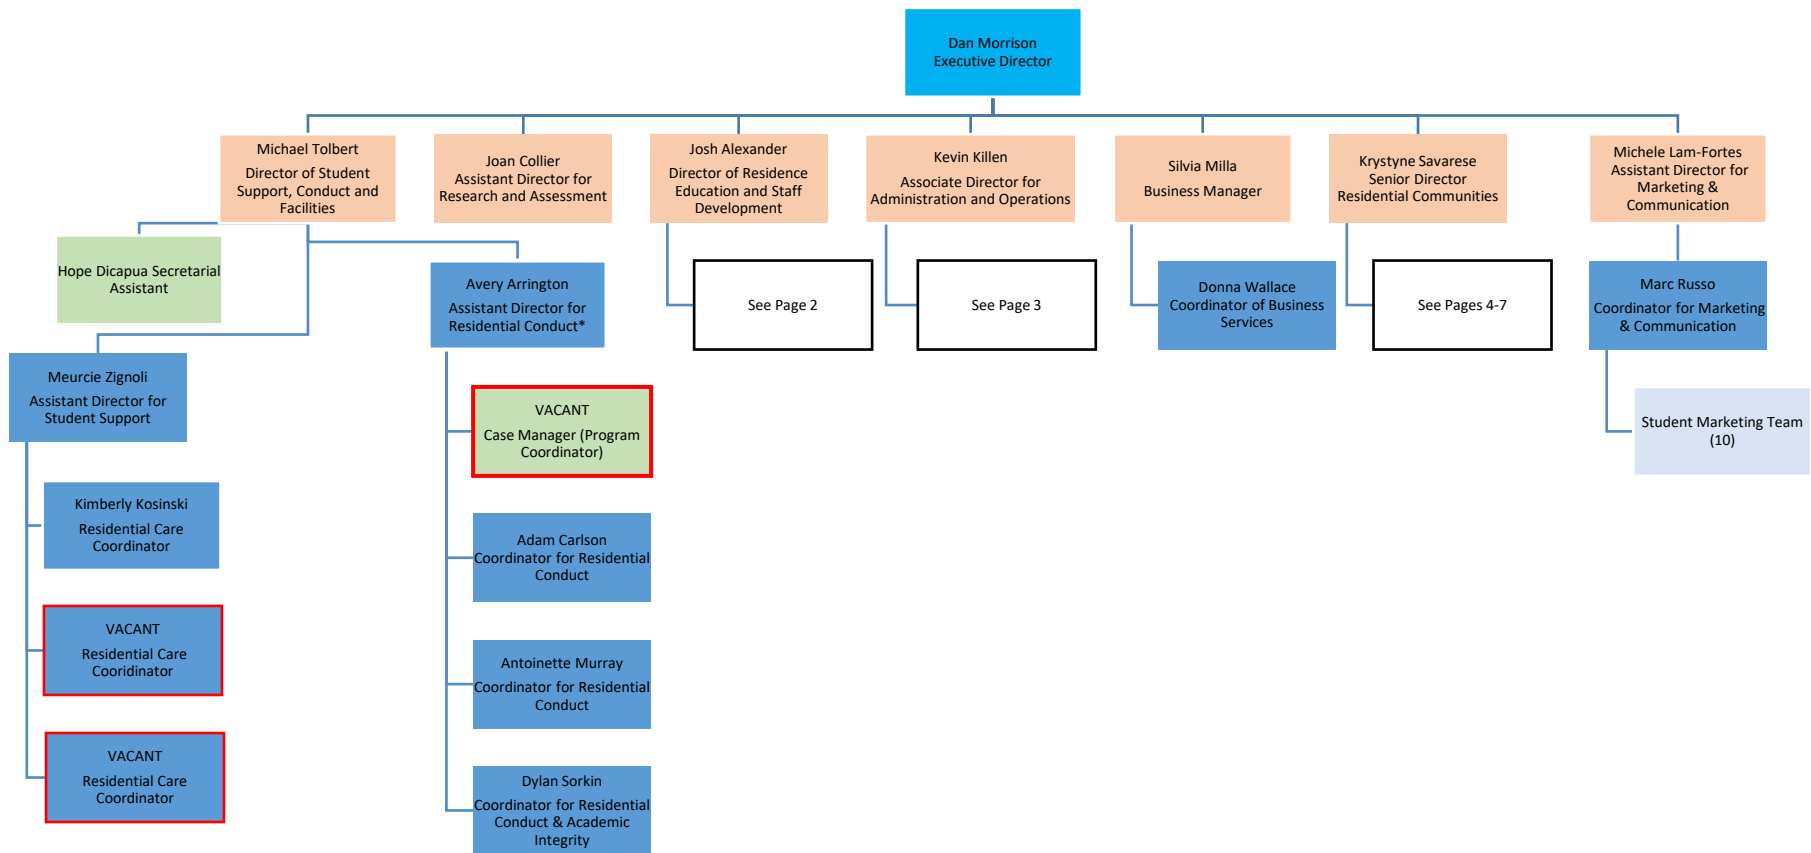

Department of Residence Life
Rutgers University-New Brunswick
Leadership, Support, Conduct, Business, Marketing & Communication

* Residential Conduct has dual report to Student Conduct Office

Department of Residence Life
Rutgers University-New Brunswick
Residence Education

Department of Residence Life
Rutgers-New Brunswick
Administrative Operations

Department of Residence Life
Rutgers-New Brunswick
Residential Communities - Livingston

Department of Residence Life
Rutgers-New Brunswick
Residential Communities - Busch

Department of Residence Life
Rutgers-New Brunswick
Residential Communities – Cook/Douglass

Department of Residence Life
Rutgers-New Brunswick
Residential Communities – College Avenue