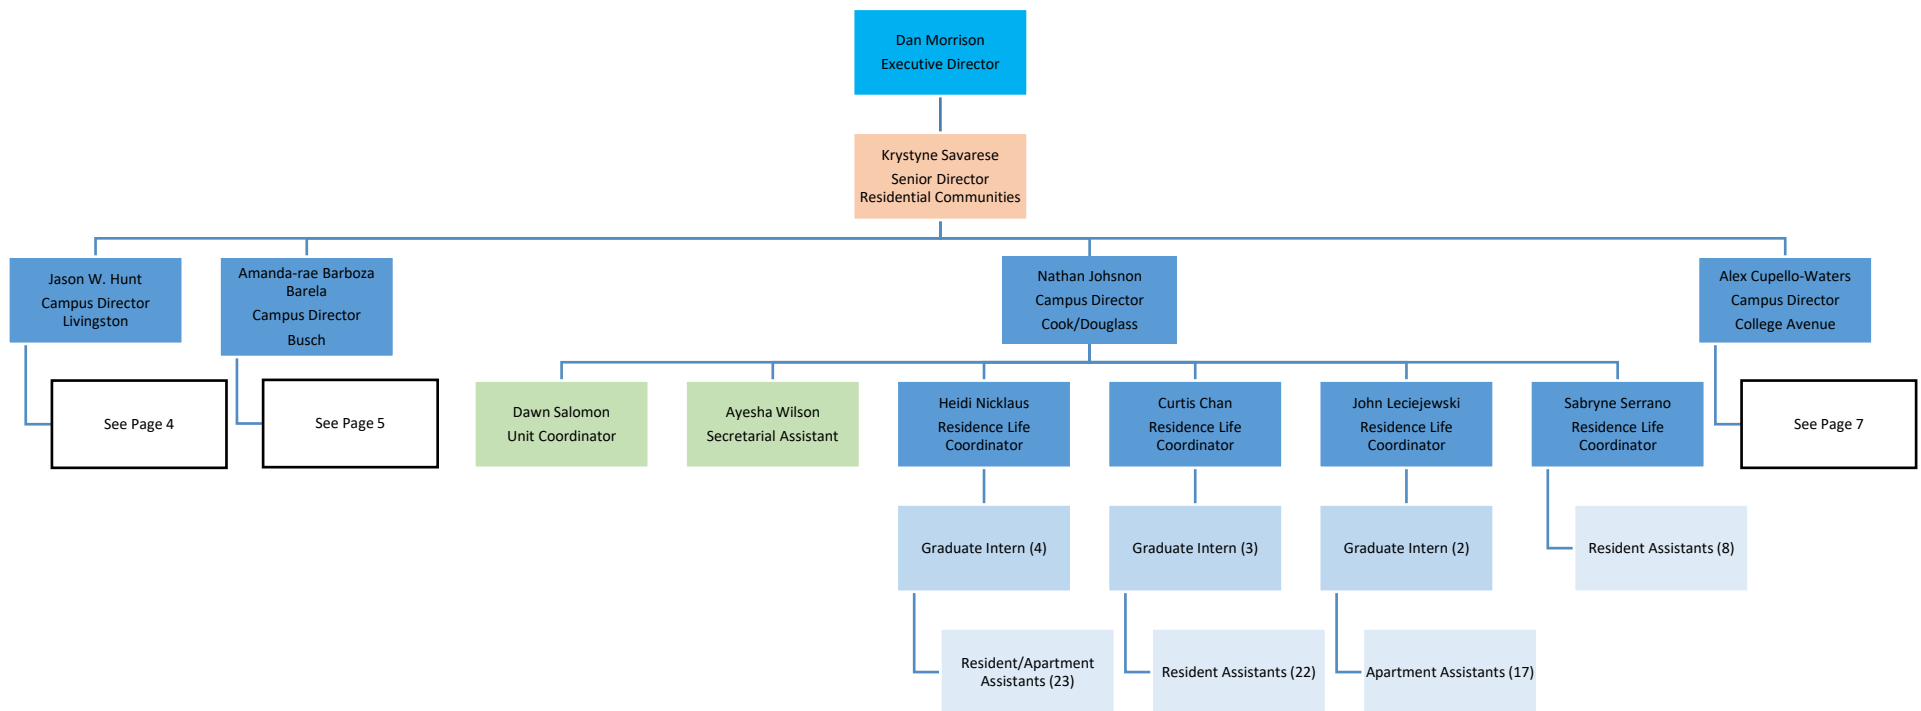

Department of Residence Life
Rutgers University-New Brunswick
Leadership, Support, Conduct, Business, Marketing & Communication

* Residential Conduct has dual report to Student Conduct Office

Department of Residence Life
Rutgers University-New Brunswick
Residence Education

Department of Residence Life
Rutgers-New Brunswick
Administrative Operations

Department of Residence Life
Rutgers-New Brunswick
Residential Communities - Livingston

Department of Residence Life
Rutgers-New Brunswick
Residential Communities - Busch

Department of Residence Life
Rutgers-New Brunswick
Residential Communities – Cook/Douglass

Department of Residence Life
Rutgers-New Brunswick
Residential Communities – College Avenue