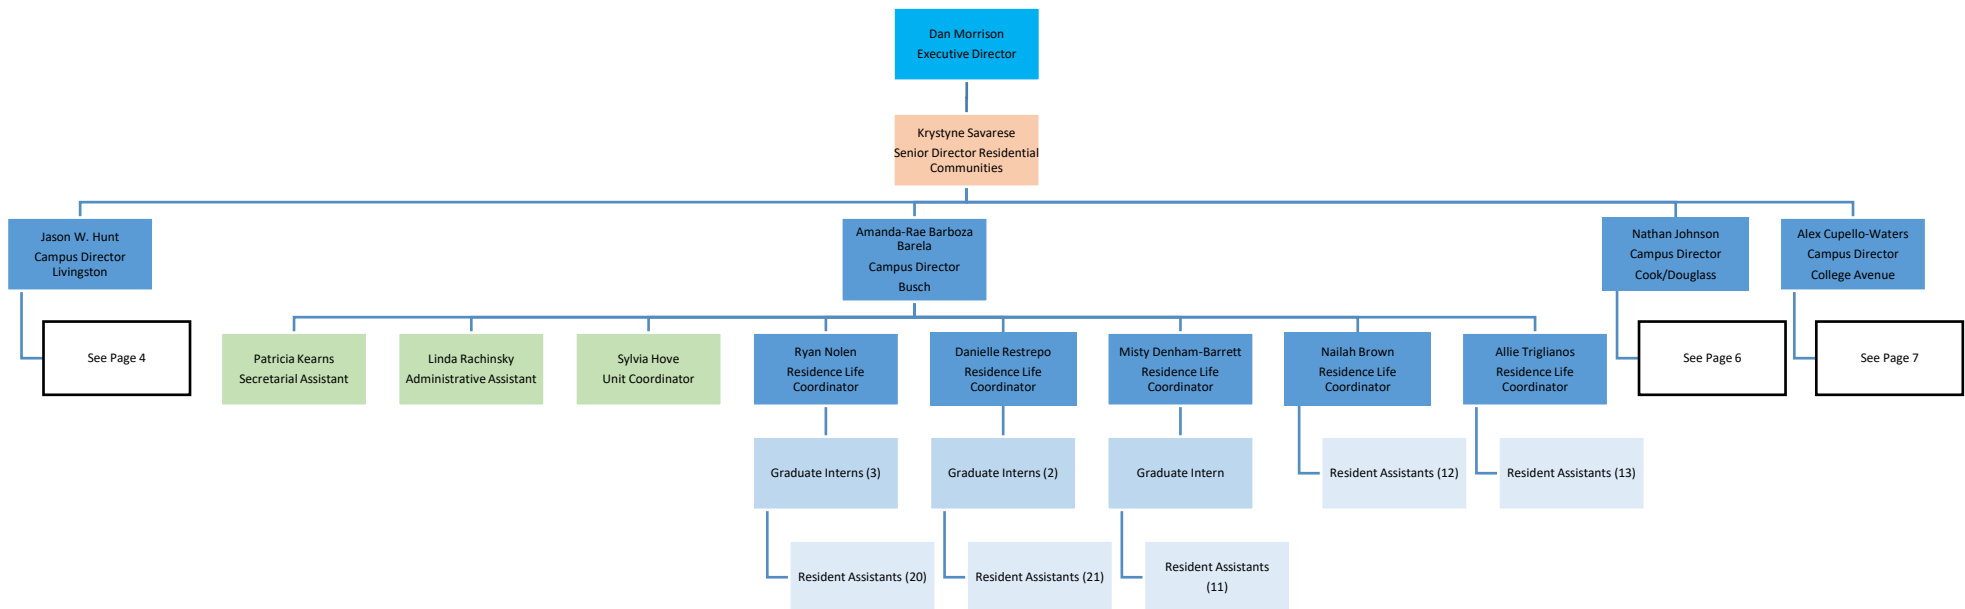

Department of Residence Life
Rutgers University-New Brunswick
Leadership, Support, Conduct, Business, Marketing & Communication

* Residential Conduct has dual report to Student Conduct Office

Department of Residence Life
Rutgers University-New Brunswick
Residence Education

Department of Residence Life
Rutgers-New Brunswick
Administrative Operations

Department of Residence Life
Rutgers-New Brunswick
Residential Communities - Livingston

Department of Residence Life
Rutgers-New Brunswick
Residential Communities - Busch

Department of Residence Life
Rutgers-New Brunswick
Residential Communities – Cook/Douglass

Department of Residence Life
Rutgers-New Brunswick
Residential Communities – College Avenue