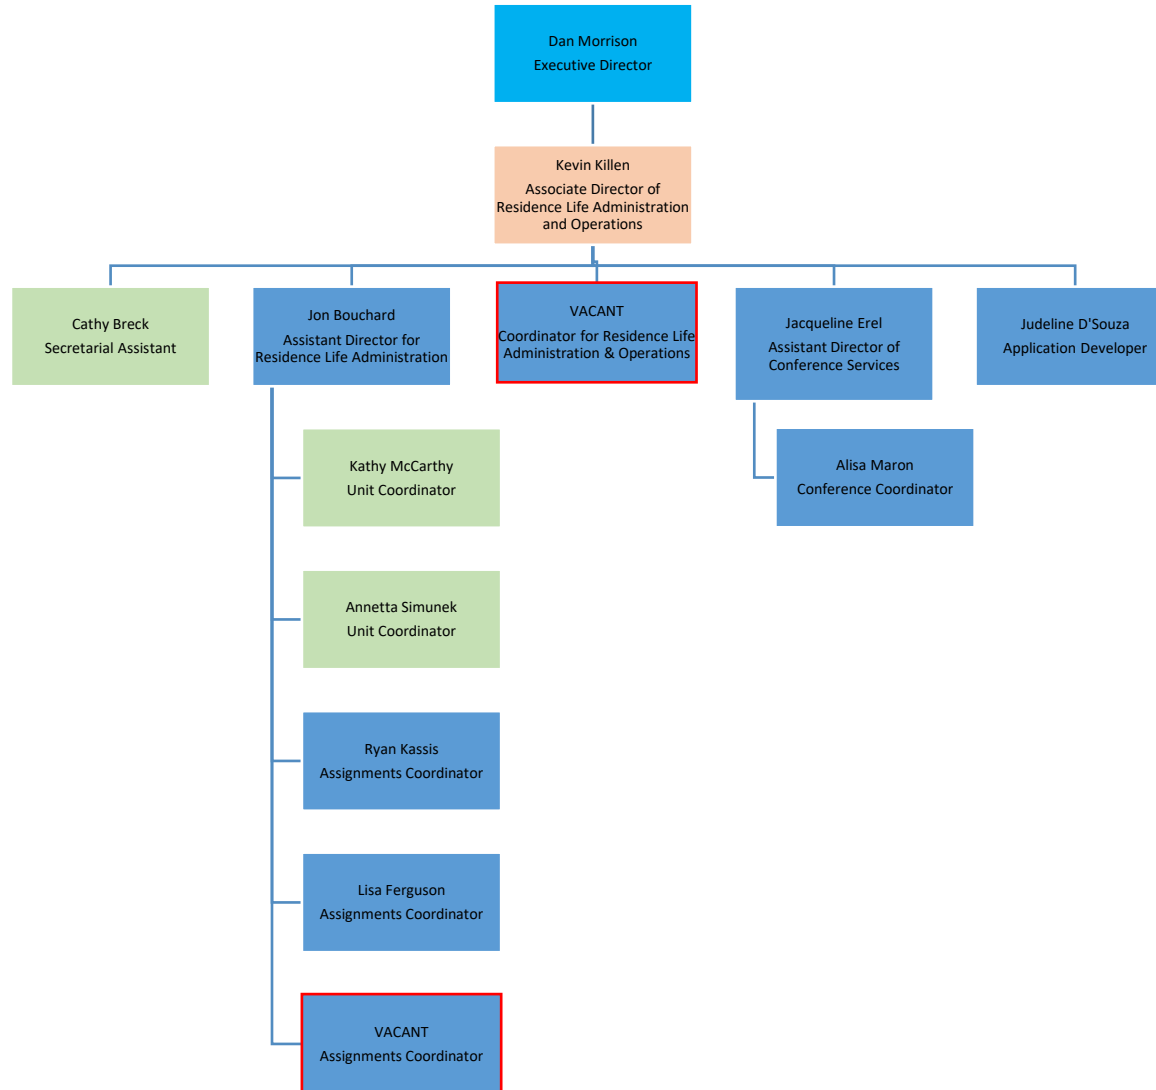

Department of Residence Life
Rutgers University-New Brunswick
Leadership, Support, Conduct, Business, Marketing & Communication

* Residential Conduct has dual report to Student Conduct Office

Department of Residence Life
Rutgers University-New Brunswick
Residence Education

Department of Residence Life
Rutgers-New Brunswick
Administrative Operations

Department of Residence Life
Rutgers-New Brunswick
Residential Communities - Livingston

Department of Residence Life
Rutgers-New Brunswick
Residential Communities - Busch

Department of Residence Life
Rutgers-New Brunswick
Residential Communities – Cook/Douglass

Department of Residence Life
Rutgers-New Brunswick
Residential Communities – College Avenue