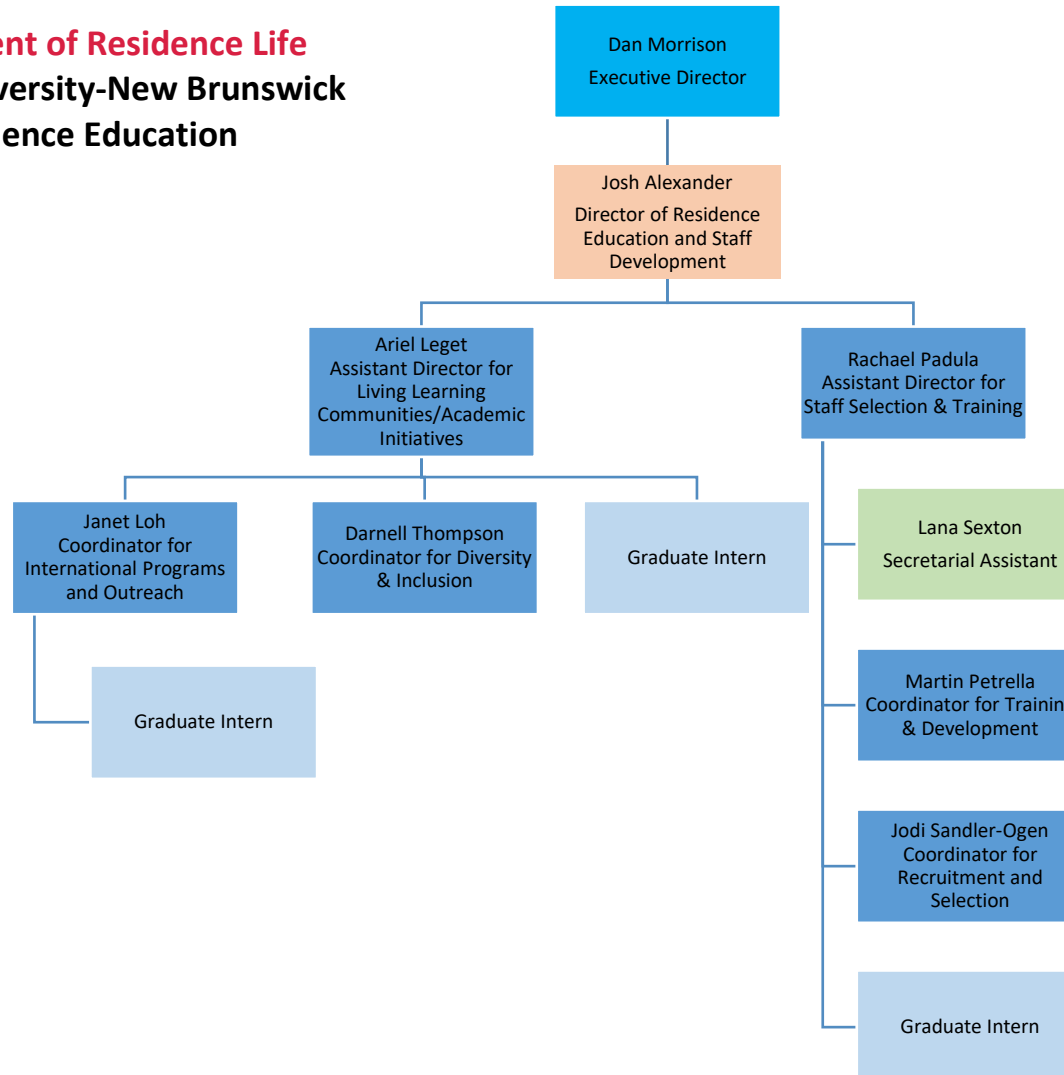

Department of Residence Life
Rutgers University-New Brunswick
Leadership, Support, Conduct, Business, Marketing & Communication

* Residential Conduct has dual report to Student Conduct Office

Department of Residence Life
Rutgers University-New Brunswick
Residence Education

Department of Residence Life
Rutgers-New Brunswick
Administrative Operations

Department of Residence Life
Rutgers-New Brunswick
Residential Communities - Livingston

Department of Residence Life
Rutgers-New Brunswick
Residential Communities - Busch

Department of Residence Life
Rutgers-New Brunswick
Residential Communities – Cook/Douglass

Department of Residence Life
Rutgers-New Brunswick
Residential Communities – College Avenue