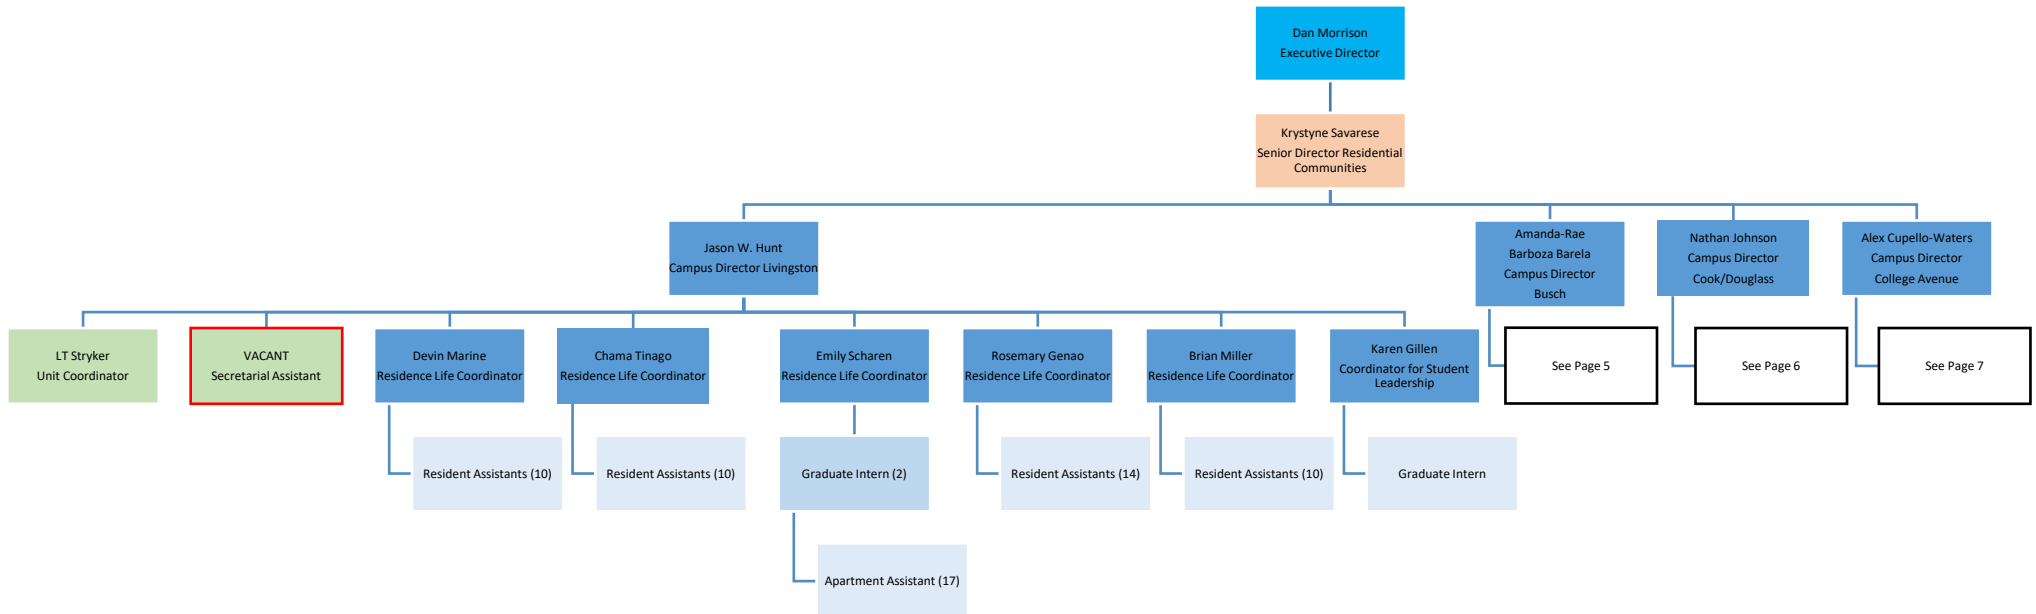

Department of Residence Life
Rutgers University-New Brunswick
Leadership, Support, Conduct, Business, Marketing & Communication

* Residential Conduct has dual report to Student Conduct Office

Department of Residence Life
Rutgers University-New Brunswick
Residence Education

Department of Residence Life
Rutgers-New Brunswick
Administrative Operations

Department of Residence Life
Rutgers-New Brunswick
Residential Communities - Livingston

Department of Residence Life
Rutgers-New Brunswick
Residential Communities - Busch

Department of Residence Life
Rutgers-New Brunswick
Residential Communities – Cook/Douglass

Department of Residence Life
Rutgers-New Brunswick
Residential Communities – College Avenue