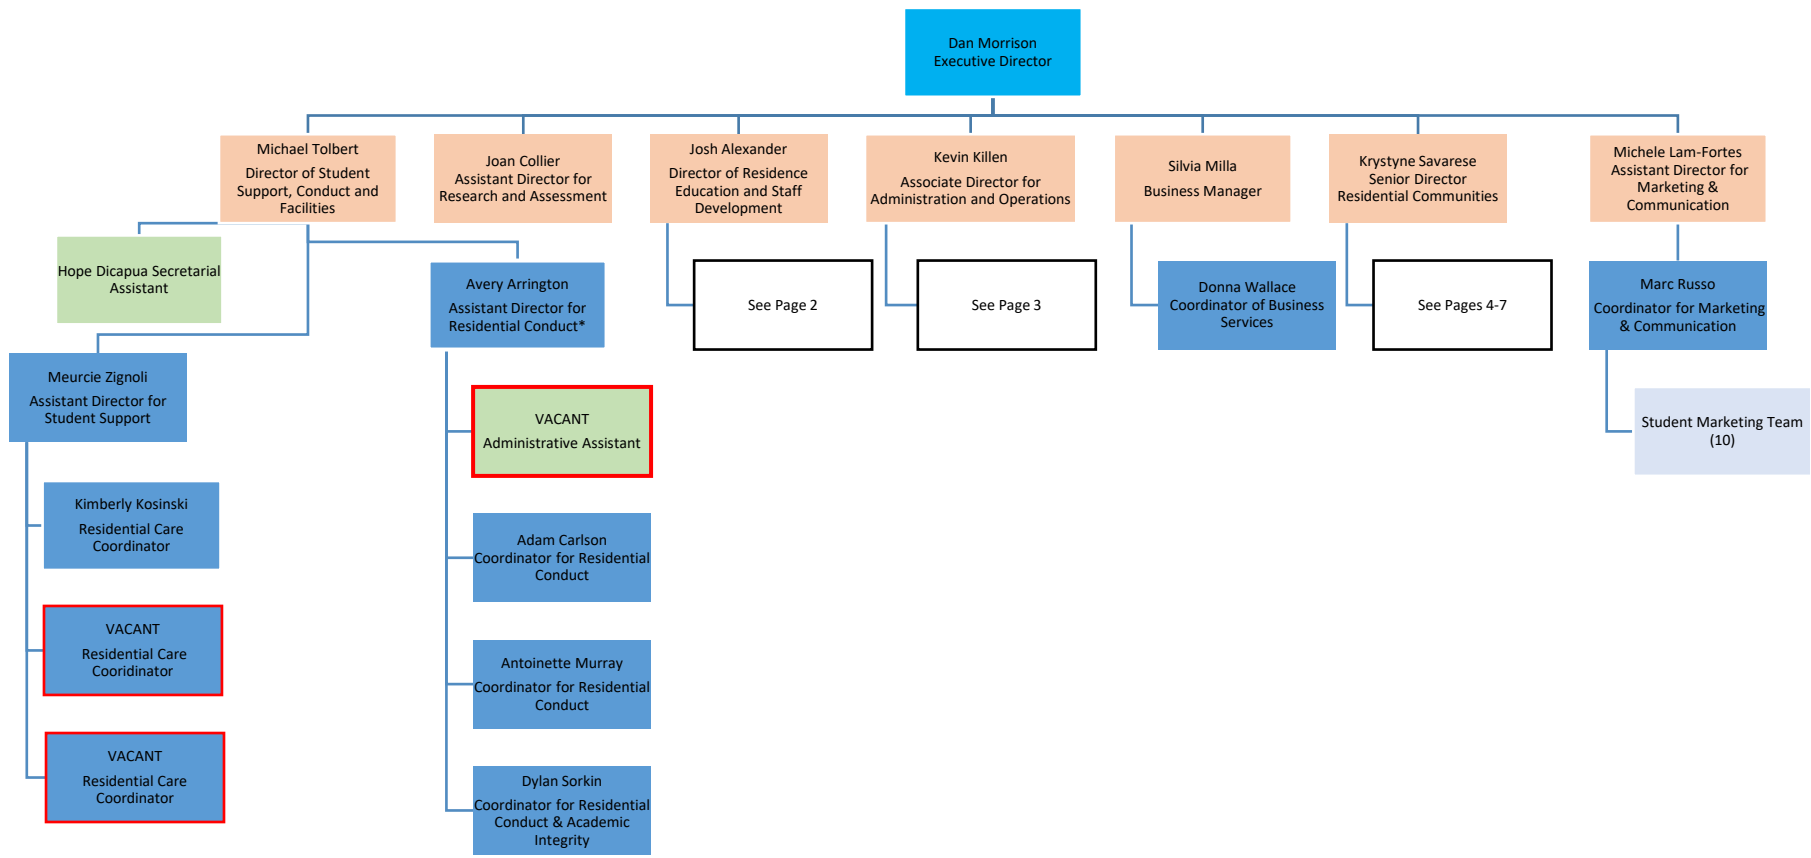

Department of Residence Life
Rutgers University-New Brunswick
Leadership, Support, Conduct, Business, Marketing & Communication

* Residential Conduct has dual report to Student Conduct Office

Department of Residence Life
Rutgers University-New Brunswick
Residence Education

Department of Residence Life
Rutgers-New Brunswick
Administrative Operations

Department of Residence Life
Rutgers-New Brunswick
Residential Communities - Livingston

Department of Residence Life
Rutgers-New Brunswick
Residential Communities - Busch

Department of Residence Life
Rutgers-New Brunswick
Residential Communities – Cook/Douglass

Department of Residence Life
Rutgers-New Brunswick
Residential Communities – College Avenue