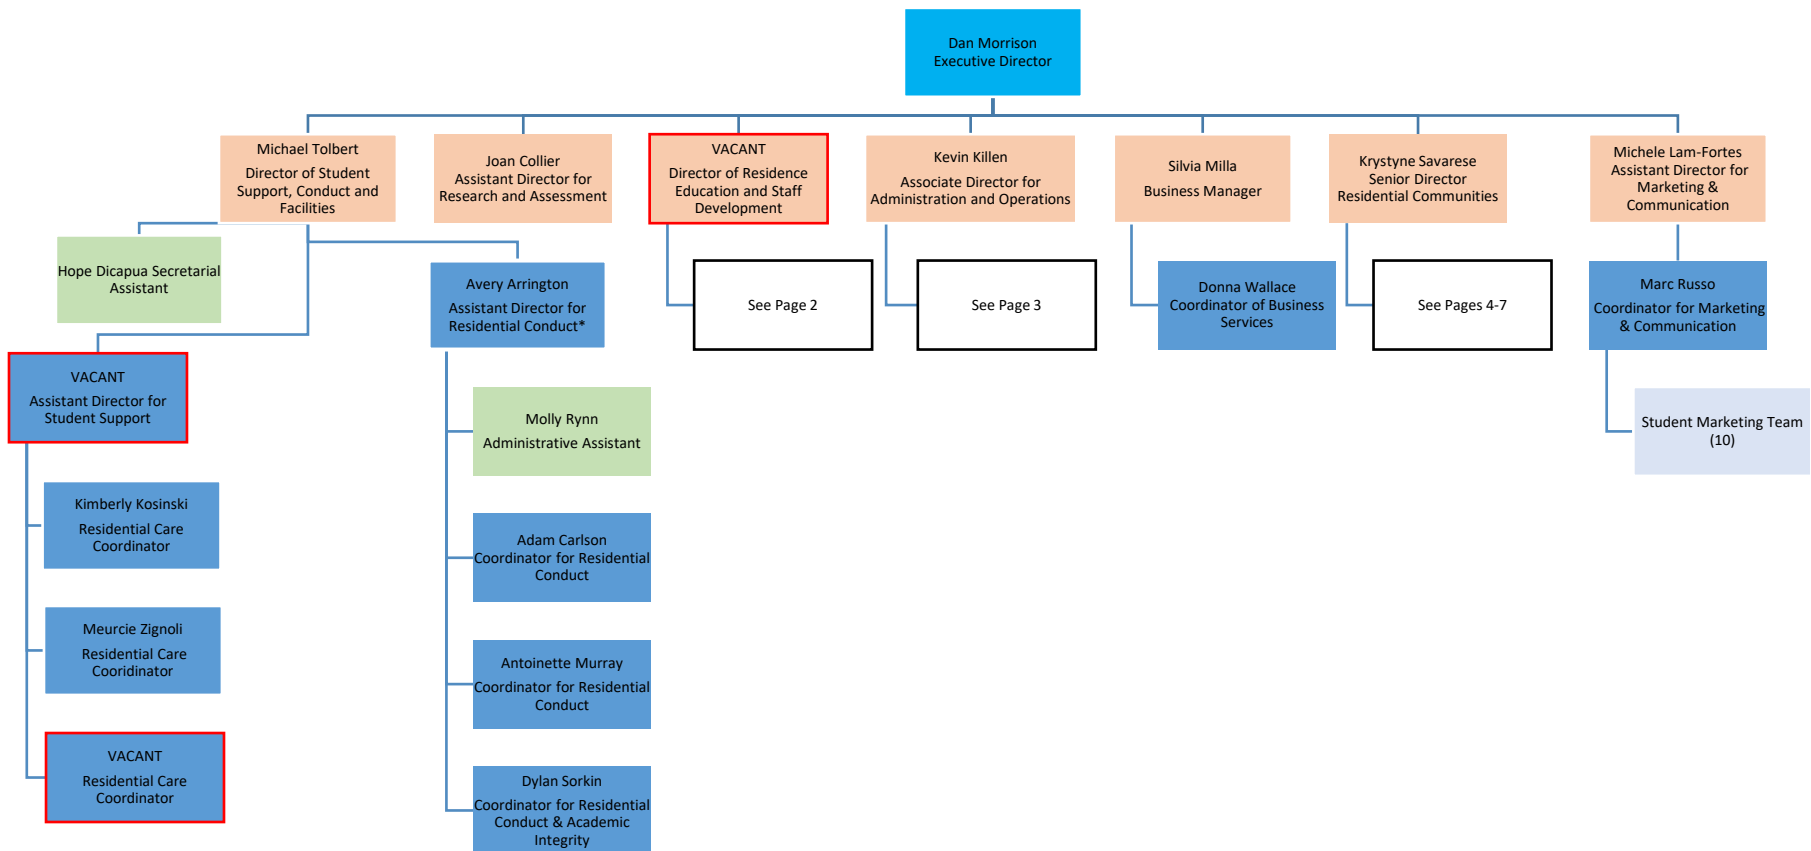

Department of Residence Life
Rutgers University-New Brunswick
Leadership, Support, Conduct, Business, Marketing & Communication

* Residential Conduct has dual report to Student Conduct Office

Department of Residence Life
Rutgers University-New Brunswick
Residence Education

Department of Residence Life
Rutgers-New Brunswick
Administrative Operations

Department of Residence Life
Rutgers-New Brunswick
Residential Communities - Livingston

Department of Residence Life
Rutgers-New Brunswick
Residential Communities - Busch

Department of Residence Life
Rutgers-New Brunswick
Residential Communities – Cook/Douglass

Department of Residence Life
Rutgers-New Brunswick
Residential Communities – College Avenue