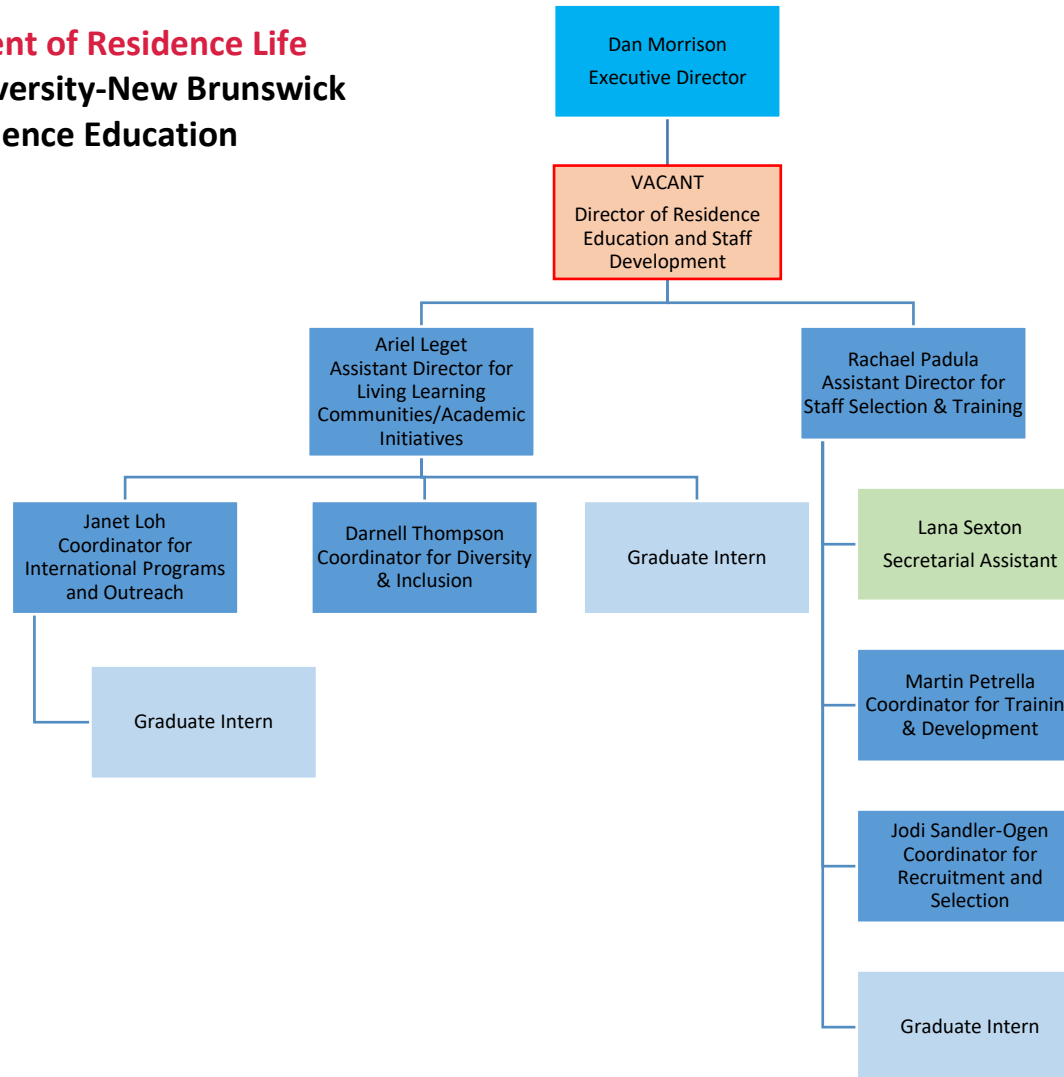

Department of Residence Life
Rutgers University-New Brunswick
Leadership, Support, Conduct, Business, Marketing & Communication

* Residential Conduct has dual report to Student Conduct Office

Department of Residence Life
Rutgers University-New Brunswick
Residence Education

Department of Residence Life
Rutgers-New Brunswick
Administrative Operations

Department of Residence Life
Rutgers-New Brunswick
Residential Communities - Livingston

Department of Residence Life
Rutgers-New Brunswick
Residential Communities - Busch

Department of Residence Life
Rutgers-New Brunswick
Residential Communities – Cook/Douglass

Department of Residence Life
Rutgers-New Brunswick
Residential Communities – College Avenue