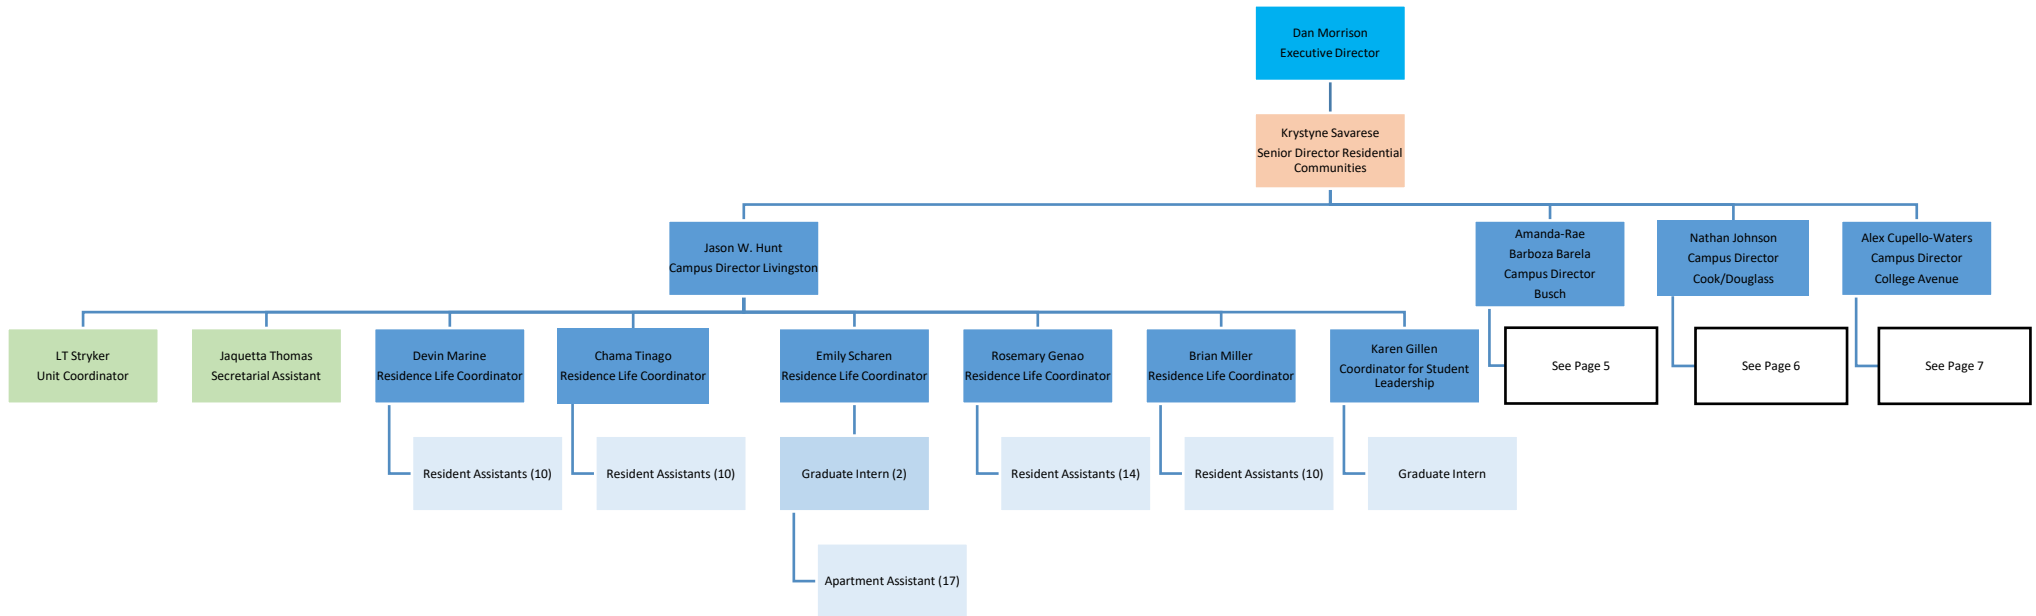

Department of Residence Life
Rutgers University-New Brunswick
Leadership, Support, Conduct, Business, Marketing & Communication

* Residential Conduct has dual report to Student Conduct Office

Department of Residence Life
Rutgers University-New Brunswick
Residence Education

Department of Residence Life
Rutgers-New Brunswick
Administrative Operations

Department of Residence Life
Rutgers-New Brunswick
Residential Communities - Livingston

Department of Residence Life
Rutgers-New Brunswick
Residential Communities - Busch

Department of Residence Life
Rutgers-New Brunswick
Residential Communities – Cook/Douglass

Department of Residence Life
Rutgers-New Brunswick
Residential Communities – College Avenue